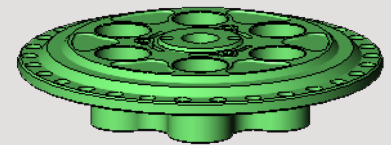

REKLUSE CORE CLUTCH WITH EXP TECHNOLOGY

REKLUSE CORE CLUTCH

Includes:

Core Inner Hub
Manual Pressure Plate
Drive Plate Stack
Clutch Springs

RETAIL: \$519

REKLUSE EXP ADD-ON FOR REKLUSE CORE CLUTCH

Includes:

EXP Pressure Plate
EXP Assembly
Gasket

+

OR

REKLUSE CORE WITH EXP

Includes:

Core Inner Hub
EXP Pressure Plate
EXP Assembly
Drive Plate Stack
Clutch Springs
Gasket

RETAIL: \$799

+

MANUAL PRESSURE PLATE ADD-ON FOR REKLUSE CORE WITH EXP

Includes:

Manual Pressure Plate

RETAIL: \$149