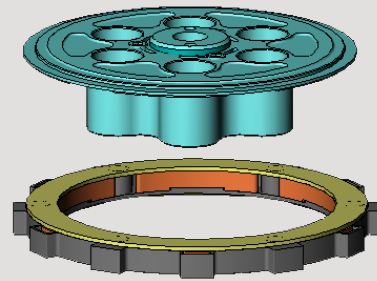

REKLUSE CORE CLUTCH WITH EXP TECHNOLOGY

REKLUSE CORE CLUTCH

Includes:

Core Inner Hub
Manual Pressure Plate
Drive Plate Stack
Clutch Springs

RETAIL: \$519

REKLUSE EXP ADD-ON FOR REKLUSE CORE CLUTCH

Includes:

EXP Pressure Plate
EXP Assembly
Gasket

+

OR

REKLUSE CORE WITH EXP

Includes:

Core Inner Hub
EXP Pressure Plate
EXP Assembly
Drive Plate Stack
Clutch Springs
Gasket

RETAIL: \$799

+

MANUAL PRESSURE PLATE ADD-ON FOR REKLUSE CORE WITH EXP

Includes:

Manual Pressure Plate

RETAIL: \$149