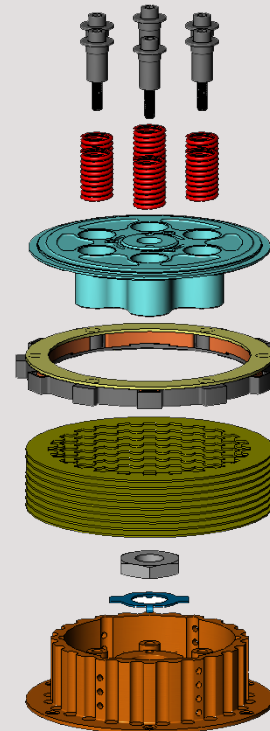

REKLUSE CORE CLUTCH WITH EXP TECHNOLOGY

REKLUSE CORE CLUTCH

Includes:

Core Inner Hub
Manual Pressure Plate
Drive Plate Stack
Clutch Springs

RETAIL: \$519

REKLUSE EXP ADD-ON FOR REKLUSE CORE CLUTCH

Includes:

EXP Pressure Plate
EXP Assembly
Gasket

+

OR

REKLUSE CORE WITH EXP

Includes:

Core Inner Hub
EXP Pressure Plate
EXP Assembly
Drive Plate Stack
Clutch Springs
Gasket

RETAIL: \$799

+

MANUAL PRESSURE PLATE ADD-ON FOR REKLUSE CORE WITH EXP

Includes:

Manual Pressure Plate

RETAIL: \$149