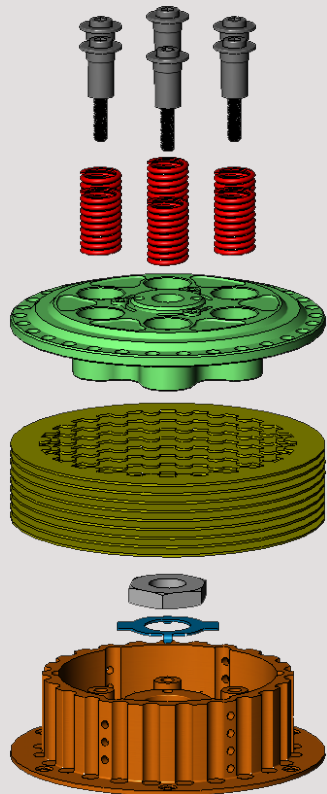

REKLUSE CORE CLUTCH WITH EXP TECHNOLOGY

REKLUSE CORE CLUTCH

Includes:

Core Inner Hub
Manual Pressure Plate
Drive Plate Stack
Clutch Springs

RETAIL: \$519

REKLUSE EXP ADD-ON FOR REKLUSE CORE CLUTCH

Includes:

EXP Pressure Plate
EXP Assembly
Gasket

+

OR

REKLUSE CORE WITH EXP

Includes:

Core Inner Hub
EXP Pressure Plate
EXP Assembly
Drive Plate Stack
Clutch Springs
Gasket

RETAIL: \$799

+

MANUAL PRESSURE PLATE ADD-ON FOR REKLUSE CORE WITH EXP

Includes:

Manual Pressure Plate

RETAIL: \$149